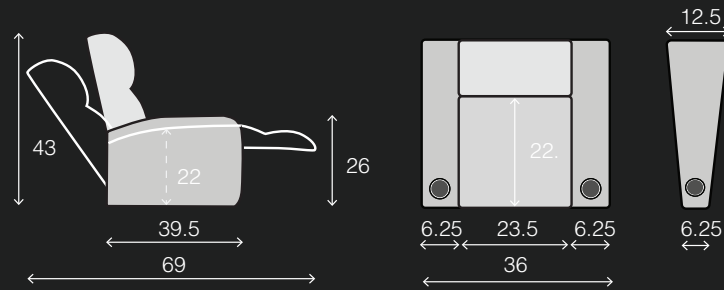

FEATURES

- Motorized Headrest
- Arm Storage
- Accessory Dock
- USB Port on Power Switch
- Gel Infused Memory Foam
- Kiln Dried Hardwood Frame
- LED Lighted Baseraill & Cupholder
- Power Recline
- Wallaway Design
- Full Chaise Support
- Lower Lumbar Support
- Taller Seat Back
- Premium High Density Foam
- Pocketed Coil Springs

UPHOLSTERY

- Top Grain Leather
- Bonded Leather
- Leather Gel
- Microfiber

SPECIFICATIONS