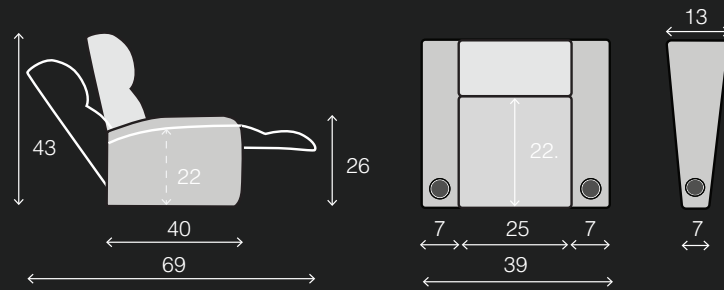

FEATURES

- Arm Storage
- Accessory Dock
- Motorized Headrest
- USB Port on Power Switch
- Gel Infused Memory Foam
- Kiln Dried Hardwood Frame
- LED Lighted Base Rail & Cupholder
- Power Recline
- Wallaway Design
- Wood Front Panels
- Lower Lumbar Support
- Taller Seat Back
- Premium High Density Foam
- Pocketed Coil Springs

UPHOLSTERY

- Top Grain Leather
- Bonded Leather
- Leather Gel
- Microfiber

SPECIFICATIONS

POPULAR LAYOUTS

Inches as width x depth x height

MEGA HR SERIES