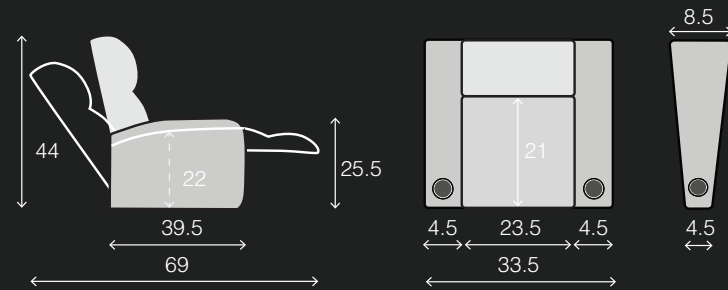

FEATURES

- Accessory Dock
- Space Saving Frame
- Gel Infused Memory Foam
- Stainless Steel Cupholders
- Kiln Dried Hardwood Frame
- Taller Seat Back
- Wallaway Design
- Chaise Style Footrest
- Lower Lumbar Support
- Power or Manual Recline
- Premium High Density Foam
- Pocketed Coil Springs

UPHOLSTERY

- Top Grain Leather
- Bonded Leather
- Leather Gel
- Microfiber

SPECIFICATIONS