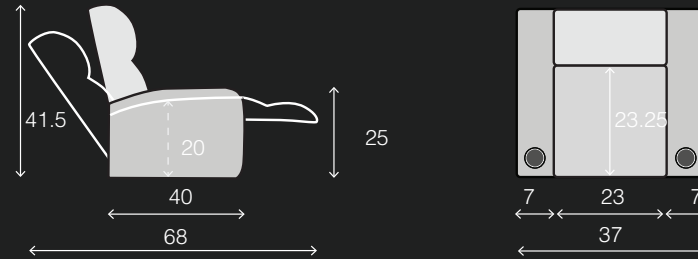

SPECIFICATIONS

TWO ARM
37 x 40 x 41.5

RIGHT ARM
30 x 40 x 41.5

LEFT ARM
30 x 40 x 41.5

POPULAR LAYOUTS

Inches as width x depth x height

2 STRAIGHT
67 x 40 x 41.5

3 STRAIGHT
97 x 40 x 41.5

Inches as width x depth x height

2 STRAIGHT
66 x 38.5 x 43

3 STRAIGHT
96 x 38.5 x 43

4 STRAIGHT
126 x 38.5 x 43

4 STRAIGHT MIDDLE LOVE
120 x 38.5 x 43

5 STRAIGHT
156 x 39.5 x 43

6 STRAIGHT
186 x 39.5 x 43

7 STRAIGHT
216 x 39.5 x 43

SPECIFICATIONS

TWO ARM
36.5 x 38 x 43.5

RIGHT ARM MIDDLE
30 x 38 x 43.5

RIGHT ARM END
30 x 38 x 43.5

ARMLESS
23.25 x 38 x 43.5

POPULAR LAYOUTS

Inches as width x depth x height

2 STRAIGHT
66.5 x 38 x 43.5

SPECIFICATIONS

TWO ARM
36.25 x 37.25 x 44

RIGHT ARM
30.25 x 37.25 x 44

LEFT ARM
30.25 x 37.25 x 44

ARMLESS
24.25 x 37.25 x 44

POPULAR LAYOUTS

Inches as width x depth x height

2 STRAIGHT
66.5 x 37.25 x 44