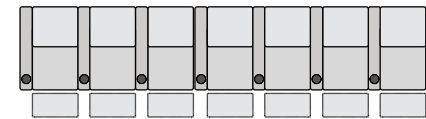

7 STRAIGHT
200.25 x 36.25 x 42.25

CHALLENGER XS700