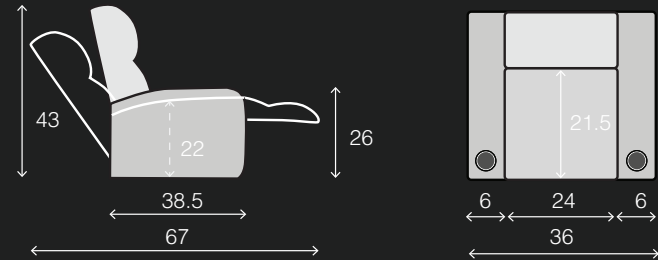

FEATURES

- Motorized Headrest
- Arm Storage
- Accessory Dock
- USB Port on Power Switch
- Gel Infused Memory Foam
- Kiln Dried Hardwood Frame
- LED Lighted Baseraill & Cupholder
- Power Recline
- Wallaway Design
- Full Chaise Support
- Lower Lumbar Support
- Taller Seat Back
- Premium High Density Foam
- Pocketed Coil Springs

UPHOLSTERY

- Top Grain Leather
- Bonded Leather
- Leather Gel
- Microfiber

SPECIFICATIONS