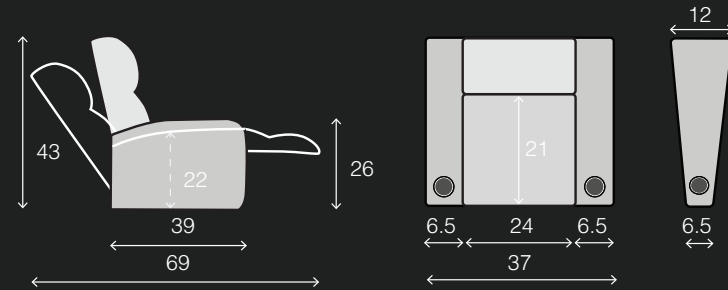

FEATURES

- Extra Plush Padding
- Accessory Dock (Optional)
- Gel Infused Memory Foam
- Kiln Dried Hardwood Frame
- Stainless Steel Cup Holders
- Taller Seat Back
- Wallaway Design
- Chaise Style Footrest
- Lower Lumbar Support
- Power or Manual Recline
- Premium High Density Foam
- Pocketed Coil Springs

UPHOLSTERY

- Top Grain Leather
- Bonded Leather
- Leather Gel
- Microfiber

SPECIFICATIONS

POPULAR LAYOUTS

Inches as width x depth x height

EDGE XL800