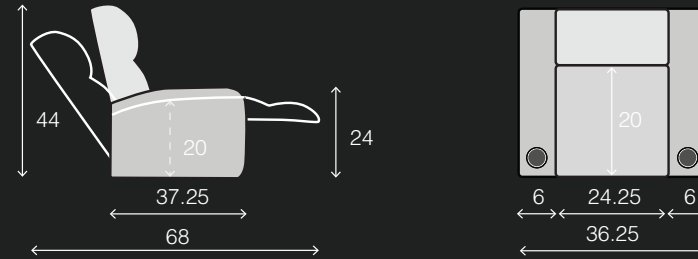

SPECIFICATIONS

TWO ARM
37 x 40 x 41.5

RIGHT ARM
30 x 40 x 41.5

LEFT ARM
30 x 40 x 41.5

POPULAR LAYOUTS

Inches as width x depth x height

2 STRAIGHT
67 x 40 x 41.5

3 STRAIGHT
97 x 40 x 41.5

POPULAR LAYOUTS

Inches as width x depth x height

2 STRAIGHT
65.5 x 38 x 43

3 STRAIGHT
94.25 x 38 x 43

4 STRAIGHT
123 x 38 x 43

4 STRAIGHT LOVE
116 x 38 x 43

5 STRAIGHT
151.75 x 38 x 43

6 STRAIGHT
180.5 x 38 x 43

7 STRAIGHT
209.25 x 38 x 43

STEALTH XL450

VIPER XL500

FEATURES

- ▶ Accessory Dock
- ▶ Adjustable Headrest
- ▶ USB Port on Power Switch
- ▶ Gel Infused Memory Foam
- ▶ Kiln Dried Hardwood Frame
- ▶ LED Lighted Baserail & Cupholder
- ▶ Power Recline
- ▶ Wallaway Design
- ▶ Lower Lumbar Support
- ▶ Taller Seat Back
- ▶ Premium High Density Foam
- ▶ Pocketed Coil Springs

SPECIFICATIONS

TWO ARM
36.25 x 37.25 x 44

RIGHT ARM
30.25 x 37.25 x 44

LEFT ARM
30.25 x 37.25 x 44

ARMLESS
24.25 x 37.25 x 44

POPULAR LAYOUTS

Inches as width x depth x height

2 STRAIGHT
66.5 x 37.25 x 44