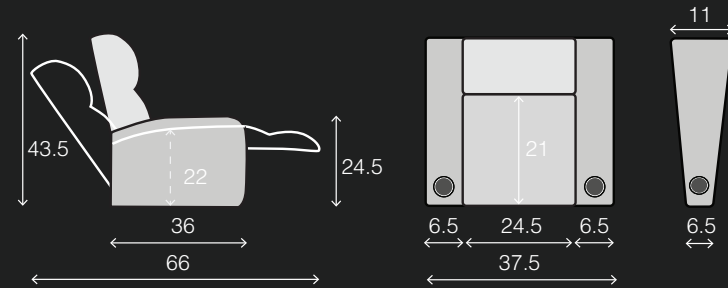

FEATURES

- Arm Storage
- Accessory Dock
- Gel Infused Memory Foam
- Kiln Dried Hardwood Frame
- USB Port*
- LED Lighted BaseRail*
- LED Lighted Cupholders*
- Taller Seat Back
- Wallaway Design
- Chaise Style Footrest
- Lower Lumbar Support
- Power or Manual Recline
- Premium High Density Foam
- Pocketed Coil Springs

* Power SKUs only

UPHOLSTERY

- Top Grain Leather
- Bonded Leather
- Leather Gel
- Microfiber

SPECIFICATIONS

TWO ARM 37.5 x 36 x 43.5   **RIGHT ARM** 31 x 36 x 43.5   **LEFT ARM** 31 x 36 x 43.5   **LEFT ARM + RIGHT WEDGE** 42 x 36 x 43.5   **RIGHT WEDGE** 35.5 x 36 x 43.5   **ARMLESS** 24.5 x 36 x 43.5

POPULAR LAYOUTS

Inches as width x depth x height

REVOLUTION XL550