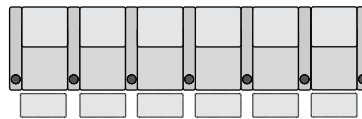

6 STRAIGHT
172.75 x 36.25 x 42.25