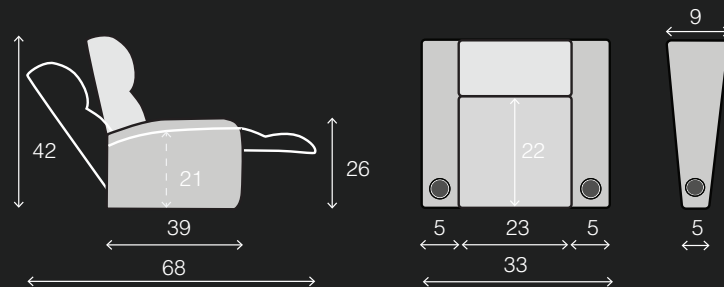

FEATURES

- Clean Contemporary Styling
- Space Saving Frame
- Ultra Plush Padding
- Full Sized Cup Holders
- Kiln Dried Hardwood Frame
- Taller Seat Back
- Wallaway Design
- Chaise Style Footrest
- Lower Lumbar Support
- Manual Recline Mechanism
- Premium High Density Foam
- Pocketed Coil Springs

UPHOLSTERY

- Top Grain Leather
- Bonded Leather
- Leather Gel
- Microfiber

SPECIFICATIONS