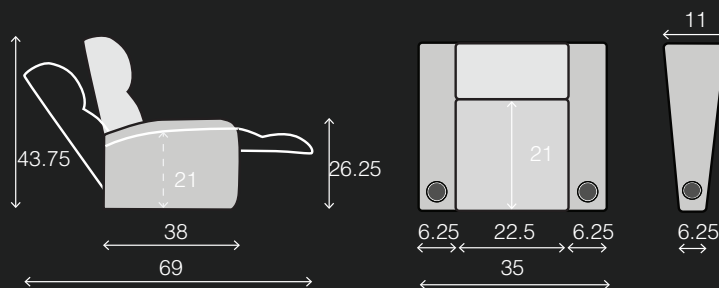

FEATURES

- Motorized Headrest
- Arm Storage
- Accessory Dock
- USB Port on Power Switch
- Gel Infused Memory Foam
- Kiln Dried Hardwood Frame
- LED Lighted Baserail & Cupholder
- Power Recline
- Wallaway Design
- Automotive Inspired Stitching
- Lower Lumbar Support
- Taller Seat Back
- Premium High Density Foam
- Pocketed Coil Springs

UPHOLSTERY

- Top Grain Leather
- Bonded Leather
- Leather Gel
- Microfiber

SPECIFICATIONS