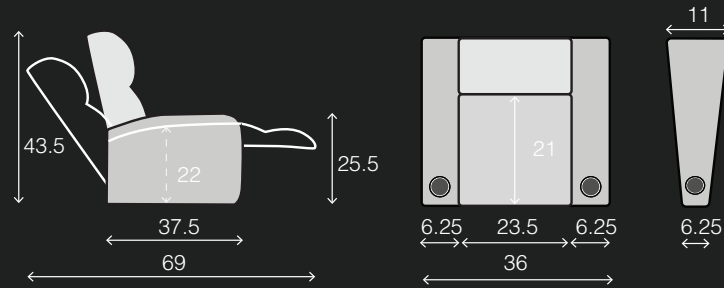

FEATURES

- Motorized Headrest
- Arm Storage
- Accessory Dock
- USB Port on Power Switch
- Gel Infused Memory Foam
- Kiln Dried Hardwood Frame
- LED Lighted Baseraill & Cupholder
- Power Recline
- Wallaway Design
- Automotive Inspired Stitching
- Lower Lumbar Support
- Taller Seat Back
- Premium High Density Foam
- Pocketed Coil Springs

UPHOLSTERY

- Top Grain Leather
- Bonded Leather
- Leather Gel
- Microfiber

SPECIFICATIONS