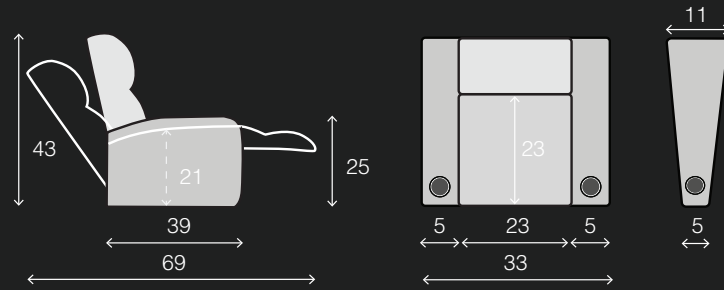

FEATURES

- Accessory Dock
- Space Saving Frame
- Gel Infused Memory Foam
- Kiln Dried Hardwood Frame
- USB Port*
- LED Lighted Base Rail*
- LED Lighted Cupholders*
- Taller Seat Back
- Wallaway Design
- Chaise Style Footrest
- Lower Lumbar Support
- Power or Manual Recline
- Premium High Density Foam
- Pocketed Coil Springs

* Power SKUs only

UPHOLSTERY

- Top Grain Leather
- Bonded Leather
- Leather Gel
- Microfiber

SPECIFICATIONS

POPULAR LAYOUTS

Inches as width x depth x height

DIESEL XS950