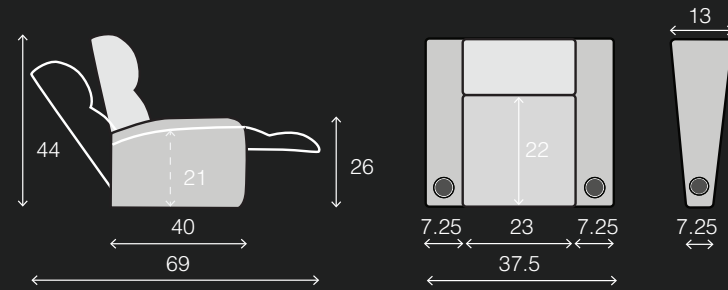

FEATURES

- Arm Storage
- Extra Plush Padding
- Full Head to Toe Support
- Accessory Dock (Optional)
- Gel Infused Memory Foam
- Kiln Dried Hardwood Frame
- Stainless Steel Cup Holders
- Taller Seat Back
- Wallaway Design
- Chaise Style Footrest
- Lower Lumbar Support
- Power or Manual Recline
- Premium High Density Foam
- Pocketed Coil Springs

UPHOLSTERY

- Top Grain Leather
- Bonded Leather
- Leather Gel
- Microfiber

SPECIFICATIONS