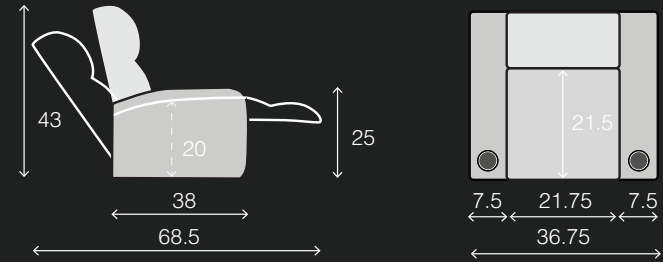

FEATURES

- Arm Storage
- Accessory Dock
- LED Lighted Base Rail *
- USB on Power Switch*
- Gel Infused Memory Foam
- Kiln Dried Hardwood Frame
- Black Aluminum Cupholders
- Taller Seat Back
- Wallaway Design
- Full Chaise Support
- Pocketed Coil Springs
- Lower Lumbar Support
- Power or Manual Recline
- Premium High Density Foam

* Power SKUs only

UPHOLSTERY

- Top Grain Leather
- Bonded Leather
- Leather Gel
- Microfiber

SPECIFICATIONS