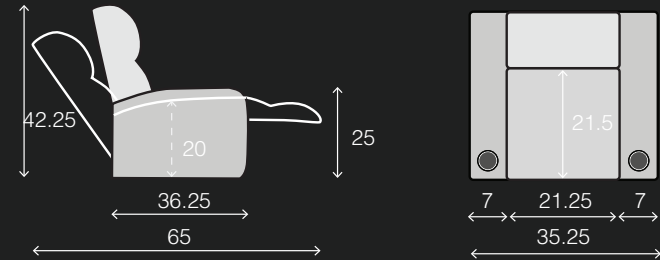

FEATURES

- Accessory Dock
- Middle Arm Storage
- LED Lighted Base rail*
- USB on Power Switch*
- Gel Infused Memory Foam
- Kiln Dried Hardwood Frame
- Black Aluminum Cupholders
- Power or Manual Recline
- Wallaway Design
- Full Chaise Support
- Lower Lumbar Support
- Taller Seat Back
- Premium High Density Foam
- Pocketed Coil Springs

* Power SKUs only

UPHOLSTERY

- Top Grain Leather
- Bonded Leather
- Leather Gel
- Microfiber

SPECIFICATIONS