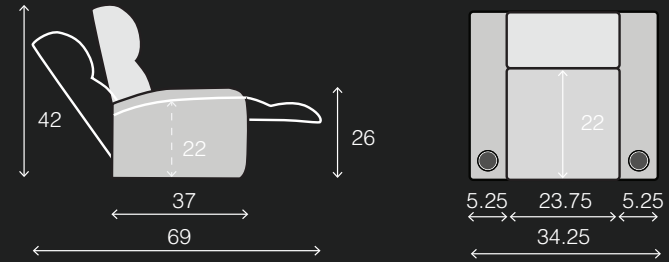

FEATURES

- Accessory Dock
- Espresso Wood Legs
- Effortless Manual Recline
- Metal Cupholders
- Black & Grey Color Combination
- Kiln Dried Hardwood Frame
- Taller Seat Back
- Wallaway Design
- Full Chaise Support
- Lower Lumbar Support
- Premium High Density Foam
- Pocketed Coil Springs

UPHOLSTERY

- Top-Grain Leather
- Bonded Leather

SPECIFICATIONS

POPULAR LAYOUTS

Inches as width x depth x height