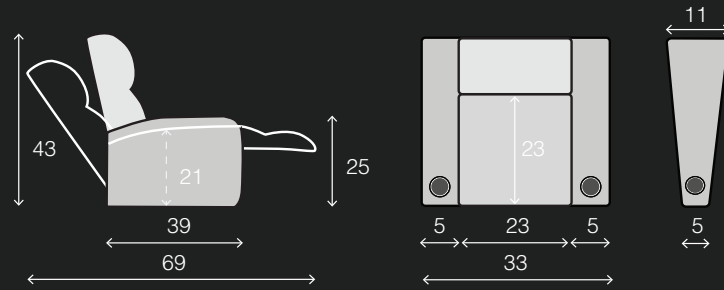

FEATURES

- Accessory Dock
- Space Saving Frame
- Gel Infused Memory Foam
- Kiln Dried Hardwood Frame
- USB Port*
- LED Lighted BaseRail*
- LED Lighted Cupholders*
- Taller Seat Back
- Wallaway Design
- Chaise Style Footrest
- Lower Lumbar Support
- Power or Manual Recline
- Premium High Density Foam
- Pocketed Coil Springs

* Power SKUs only

UPHOLSTERY

- Top Grain Leather
- Bonded Leather
- Leather Gel
- Microfiber

SPECIFICATIONS