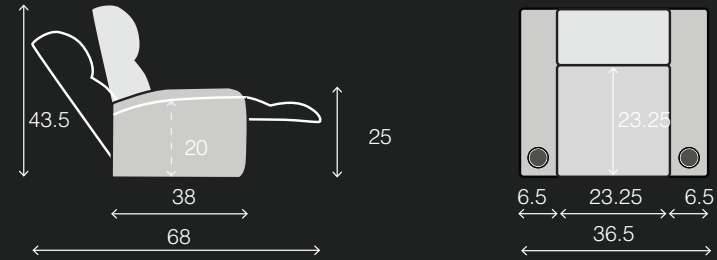

SPECIFICATIONS

TWO ARM
37 x 40 x 41.5

RIGHT ARM
30 x 40 x 41.5

LEFT ARM
30 x 40 x 41.5

POPULAR LAYOUTS

Inches as width x depth x height

2 STRAIGHT
67 x 40 x 41.5

3 STRAIGHT
97 x 40 x 41.5

ARMLESS
25 x 40 x 43

POPULAR LAYOUTS

Inches as width x depth x height

2 STRAIGHT
71 x 40 x 43

3 STRAIGHT
103 x 40 x 43

4 STRAIGHT
135 x 40 x 43

4 STRAIGHT MIDDLE LOVE
128 x 40 x 43

2 CURVED
77 x 42 x 43

3 CURVED
115 x 44 x 43

4 CURVED
153 x 46 x 43

4 CURVED MIDDLE LOVE
140 x 44 x 43

MEGA HR SERIES

WAVE HR SERIES

FEATURES

- ▶ Accessory Dock
- ▶ Motorized Headrest
- ▶ Storage in Middle Arms
- ▶ USB on Power Switch
- ▶ Black Aluminum Cupholders
- ▶ Kiln Dried Hardwood Frame
- ▶ Power Recline
- ▶ Top Grain Leather
- ▶ Wallaway Design
- ▶ Pocketed Coil Springs
- ▶ Lower Lumbar Support
- ▶ Premium High Density Foam

SPECIFICATIONS

TWO ARM
36.5 x 38 x 43.5

RIGHT ARM MIDDLE
30 x 38 x 43.5

RIGHT ARM END
30 x 38 x 43.5

ARMLESS
23.25 x 38 x 43.5

POPULAR LAYOUTS

Inches as width x depth x height

2 STRAIGHT
66.5 x 38 x 43.5