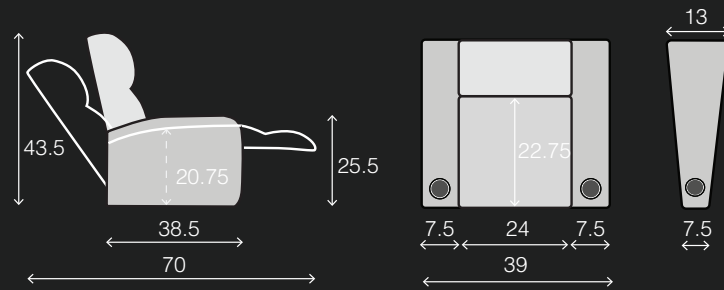

FEATURES

- Accessory Dock
- Space Saving Frame
- Gel Infused Memory Foam
- Kiln Dried Hardwood Frame
- USB Port*
- LED Lighted BaseRail*
- LED Lighted Cup Holders*
- Taller Seat Back
- Wallaway Design
- Wood Front Panels
- Lower Lumbar Support
- Power or Manual Recline
- Premium High Density Foam
- Pocketed Coil Springs

* Power SKUs only

UPHOLSTERY

- Top Grain Leather
- Bonded Leather
- Leather Gel
- Microfiber

SPECIFICATIONS

POPULAR LAYOUTS

Inches as width x depth x height

NITRO XL750