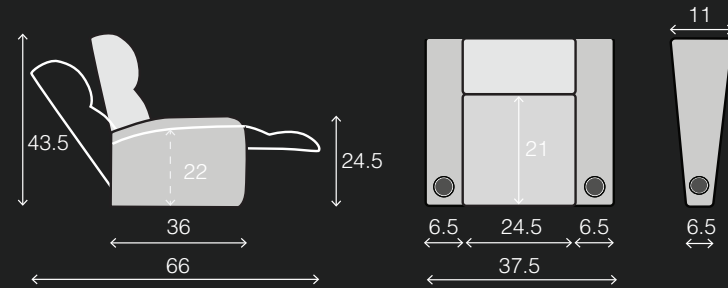

FEATURES

- Arm Storage
- Accessory Dock
- Gel Infused Memory Foam
- Kiln Dried Hardwood Frame
- USB Port*
- LED Lighted BaseRail*
- LED Lighted Cupholders*
- Taller Seat Back
- Wallaway Design
- Chaise Style Footrest
- Lower Lumbar Support
- Power or Manual Recline
- Premium High Density Foam
- Pocketed Coil Springs

* Power SKUs only

UPHOLSTERY

- Top Grain Leather
- Bonded Leather
- Leather Gel
- Microfiber

SPECIFICATIONS

TWO ARM 37.5 x 36 x 43.5   **RIGHT ARM** 31 x 36 x 43.5   **LEFT ARM** 31 x 36 x 43.5   **LEFT ARM + RIGHT WEDGE** 42 x 36 x 43.5   **RIGHT WEDGE** 35.5 x 36 x 43.5   **ARMLESS** 24.5 x 36 x 43.5

POPULAR LAYOUTS

Inches as width x depth x height

TURBO XL700