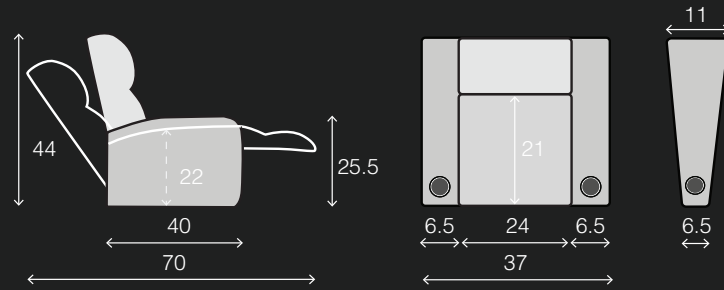

FEATURES

- Accessory Dock
- Automotive Inspired Seats
- Gel Infused Memory Foam
- Kiln Dried Hardwood Frame
- USB Port*
- LED Lighted BaseRail*
- LED Lighted Cup Holders*
- Taller Seat Back
- Wallaway Design
- Chaise Style Footrest
- Lower Lumbar Support
- Power or Manual Recline
- Premium High Density Foam
- Pocketed Coil Springs

UPHOLSTERY

- Top Grain Leather
- Bonded Leather
- Leather Gel
- Microfiber

SPECIFICATIONS

* Power SKUs only

POPULAR LAYOUTS

Inches as width x depth x height