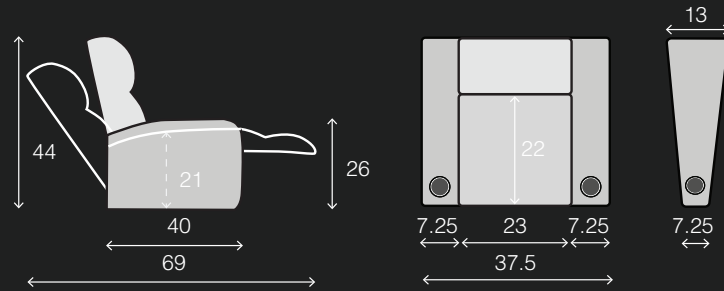

FEATURES

- Arm Storage
- Extra Plush Padding
- Full Head to Toe Support
- Accessory Dock (Optional)
- Gel Infused Memory Foam
- Kiln Dried Hardwood Frame
- Stainless Steel Cup Holders
- Taller Seat Back
- Wallaway Design
- Chaise Style Footrest
- Lower Lumbar Support
- Power or Manual Recline
- Premium High Density Foam
- Pocketed Coil Springs

UPHOLSTERY

- Top Grain Leather
- Bonded Leather
- Leather Gel
- Microfiber

SPECIFICATIONS

POPULAR LAYOUTS

Inches as width x depth x height

BOOST XL650